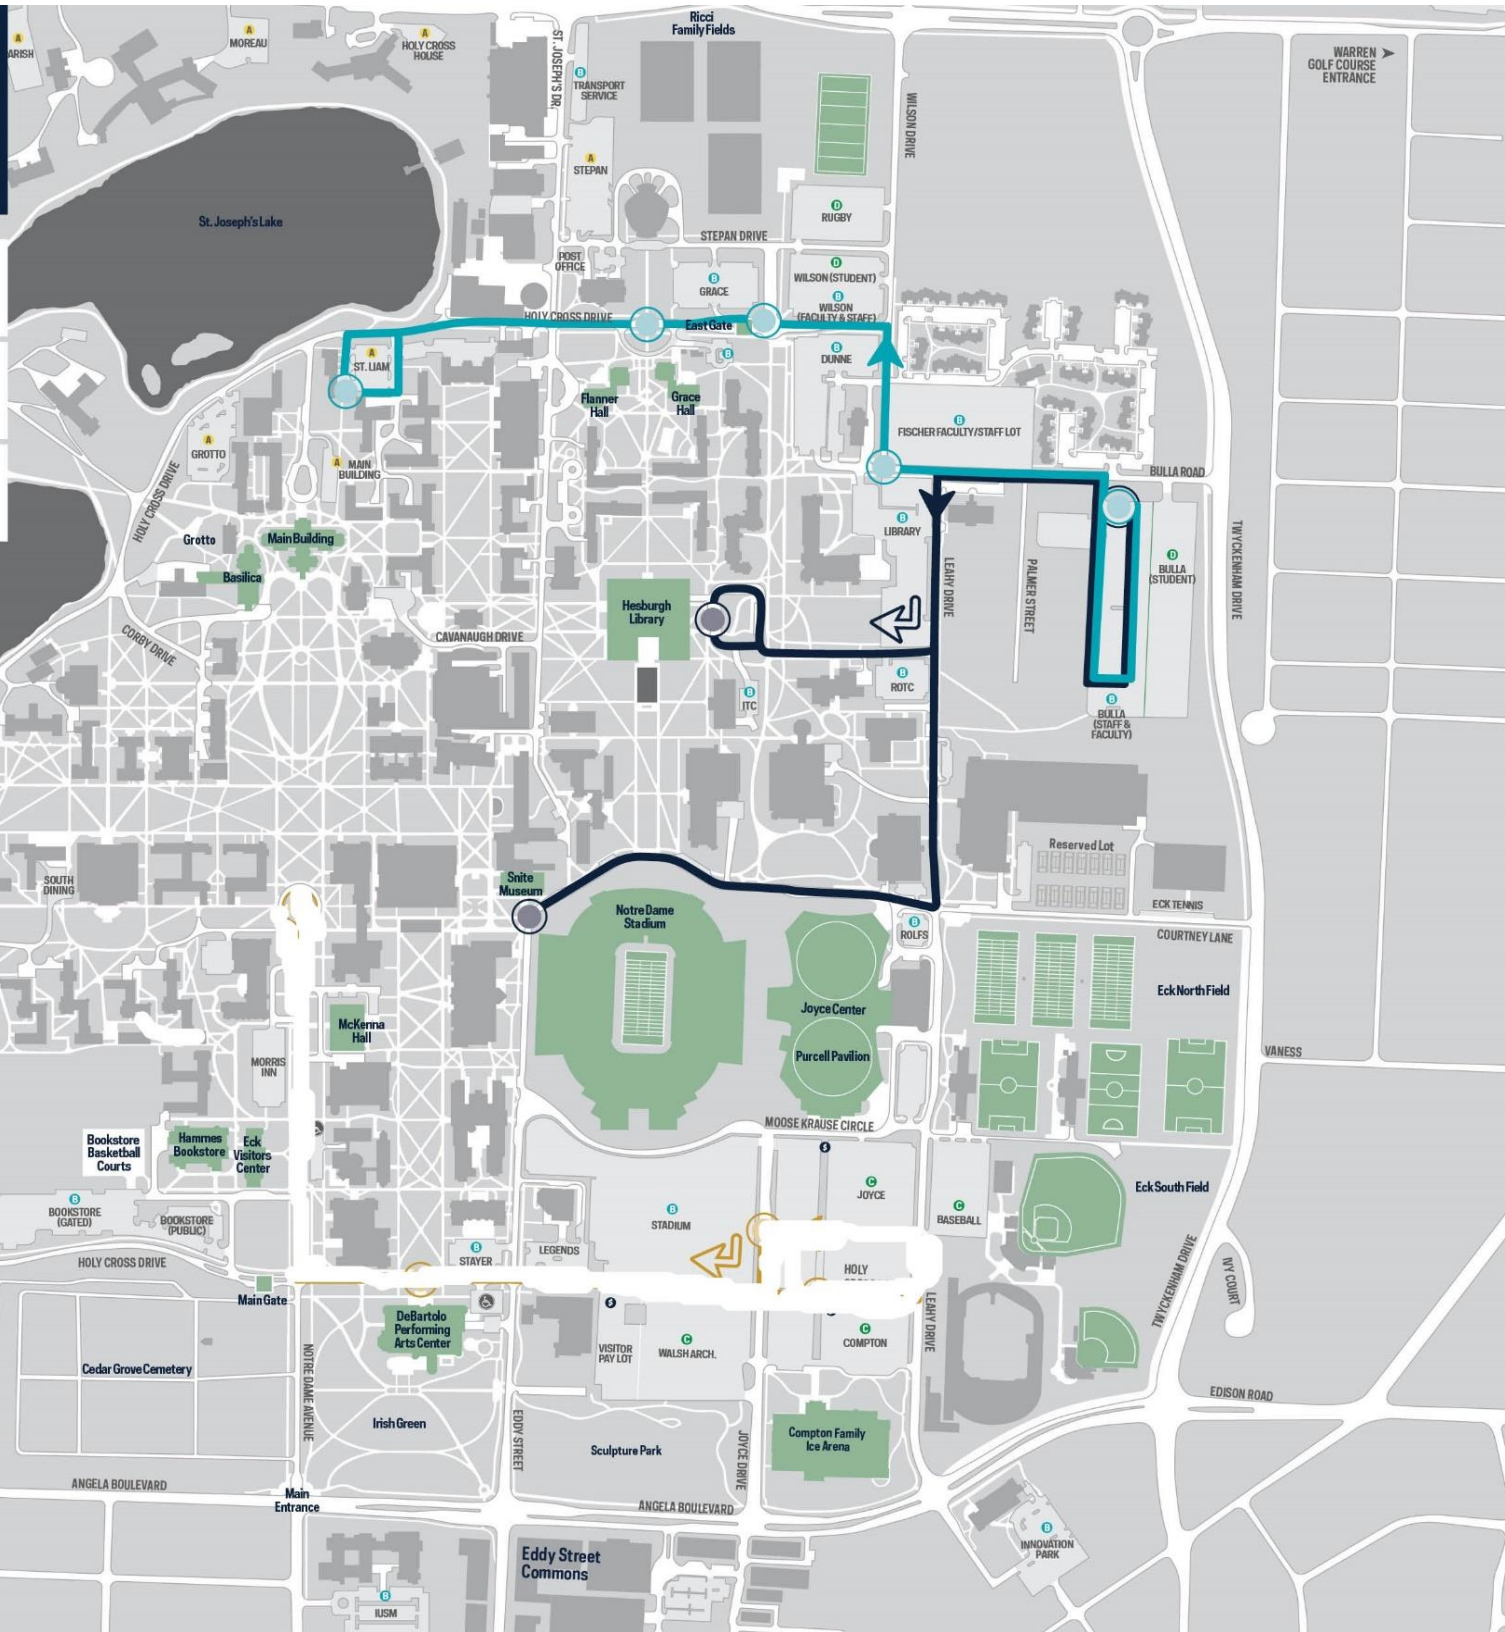

NOTRE DAME SHUTTLES

BULLA ↔ MAIN

BULLA ↔ LIBRARY ↔ SNITE

St. Joseph's Lake

St. Mary's Lake

Rice Family Fields

Notre Dame Stadium

Warren Golf Course Entrance

Eck North Field

Eck South Field

Main Building

Hesburgh Library

Snite Museum

DeBartolo Performing Arts Center

Grotto

McKenna Hall

Walsh Arch

Innovation Park

Fischer Faculty/Staff Lot

Purcell Pavilion

Baseball

Edison Road

Bulla (Student)

Eck Tennis

Twickenham Drive

Edison Road